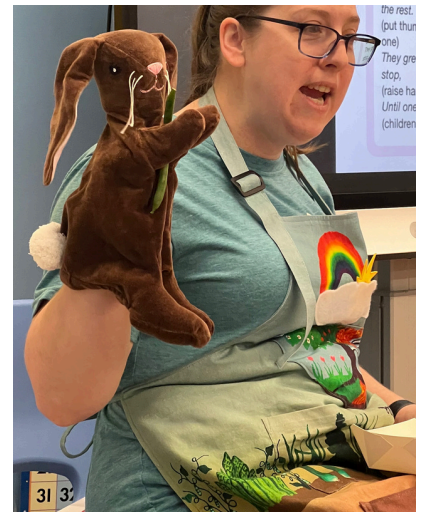

### WHAT IS NIBBLE WITH WILLOW?

This program will introduce a wide range of fruits and vegetables to your child. Nibble with Willow makes seasonal produce familiar and appealing to children and provides you with easy recipes to make at home with your child.

### WHO IS WILLOW?

Willow is a cuddly bunny puppet. She lives in her magical garden and shares with children her love of the seasonal foods she grows.

### WHAT DOES WILLOW DO?

Willow encourages children to explore fruits and veggies she grows and inspect their shapes, colors, textures, etc. by using their senses and looking through a magnifying glass.